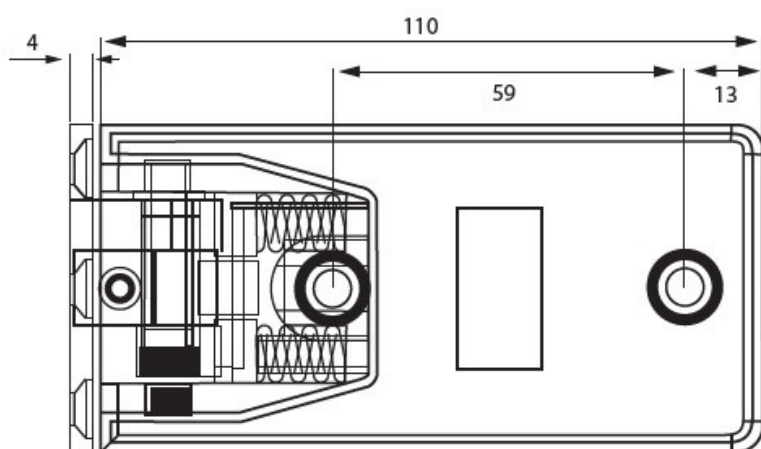

PRODUCT SHEET

Description:

Shower Hinge "Linz", Wall/Glass,Black,Offset Back Pl, 3 Holes, 6-10mm Glass Thickness, W/15 DG Angle Adjustment, Function & 15DG Return Function, Brass Material, Rectangular, Shape w/Chamferede Edges

Item number:

15.26.744-4

Units	Box	Carton	HS Code	Barcode
Pcs.	1	20	8302100090	 5704866505253

SISO A/S

Mileparken 11
DK-2740 Skovlunde
Denmark
VAT: 24786013

Phone +45 45 830 900

www.siso.dk
siso@siso.dk

Danske Bank
Nytorv Branch
Copenhagen
SWIFT: DABADKKK

Account no.
4180 3112 112936
IBAN Account
DK7230003112112936